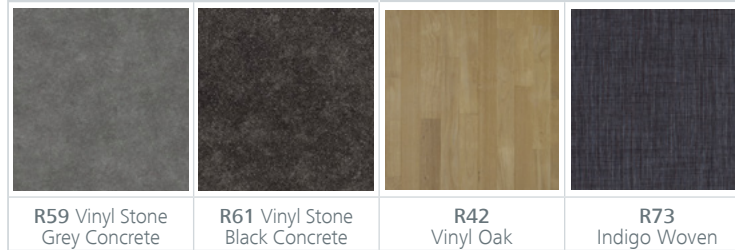

STYLE

Melamina
Laminated Plywood

RANGE
newform
Newform
Laminated chipboard
(melamine)

FINISH
NE04
Fresno

WALL: NE04 Fresno | FLOOR: G02 Natural
Granite Pink | CEILING: L100 | MIRROR: Full
length with Strip | OPERATING PANEL FRAME:
AL11 Grey | OPERATING PANEL: FUSION COLOR
AC7 | DISPLAY: LCD | HANDRAIL: P13X12
SKIRTING BOARDS: AL12 Natural

Car finishes in the picture below

STYLE

Melamina
Laminated Plywood

RANGE
nature
Laminated
Plywood

FINISH
NA04
Olmo

WALL: NA04 Olmo | FLOOR: G53 Artificial
Granite Night Mist | CEILING: L95 | MIRROR:
Slat Width | OPERATING PANEL FRAME: AL11
Grey | OPERATING PANEL: FUSION COLOR AC7
DISPLAY: LCD | HANDRAIL: P13X12
SKIRTING BOARDS: AL12 Natural

Car finishes in the picture below

FINISHES

Aesthetic and innovative
solutions to suit you

STANDARD

WALLS

newform | Laminated chipboard (melamine)

nature | Laminated Plywood

SKIRTING BOARDS

FLOORS

STONE RUBBER

VINYL RUBBER

NATURAL GRANITE

ARTIFICIAL GRANITE

MIRRORS

Full-Length | Slat Width | Partial | Full-Length with Strip | Partial Slat Width

mpCARevolution

STANDARD

CEILING

H25 LIGHTING

H80 LIGHTING

HANDRAIL

AVAILABLE FINISHES

FUSION OPERATING PANEL

FUSION COLOR

FUSION JL

FUSION SUPRA

FULL HEIGHT COLUMN

X02 | X25 | X24 | X12 | X13 | X16 | X22 | X02 | X25 | X24

OTHER FINISHES

NE02 Golden Rot | NE05 White Orchid | NE06 Grey Soft

OTHER FINISHES

NA01 Oak Nature

Depending on their dimension and decorative element, the walls can be provided with embellishment covers.