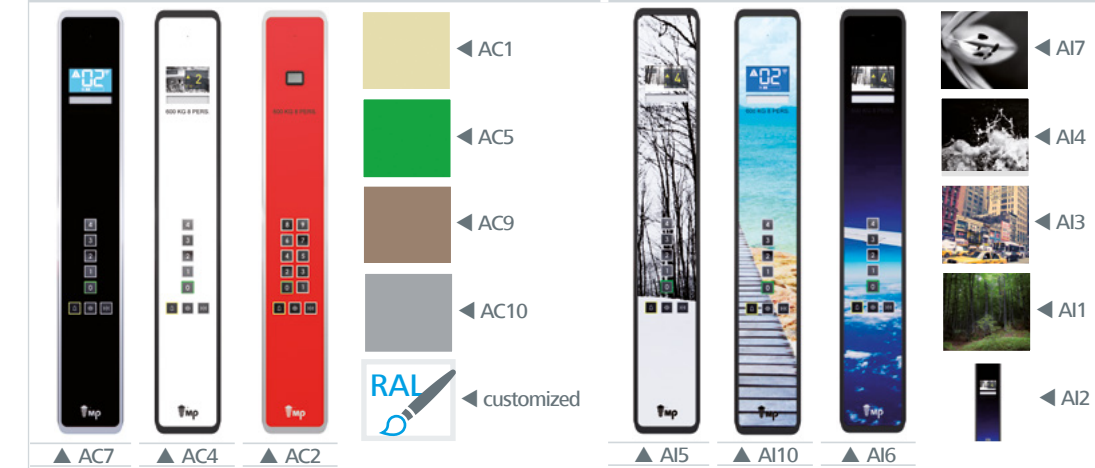

FLOORS

STONE RUBBER

VINYL RUBBER

NATURAL GRANITE

ARTIFICIAL GRANITE

MIRRORS

Full-Length | Slat Width | Partial | Full-Length with Strip | Partial Slat Width

mpCARevolution

STANDARD

CEILING

H25 LIGHTING

H80 LIGHTING

HANDRAIL

AVAILABLE FINISHES

FUSION OPERATING PANEL

FUSION COLOR

FUSION JL

FUSION SUPRA

FULL HEIGHT COLUMN

X02 | X25 | X24 | X12 | X13 | X16 | X22 | X02 | X25 | X24

OTHER FINISHES

NE02 Golden Rot | NE05 White Orchid | NE06 Grey Soft

OTHER FINISHES

NA01 Oak Nature