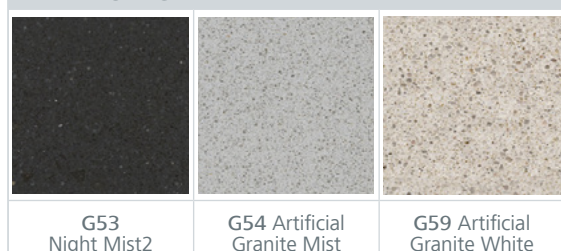

Car finishes in the picture below

STYLE

Melamina
Laminated Plywood

RANGE
nature
Laminated
Plywood

FINISH
NA04
Olmo

WALL: NA04 Olmo | FLOOR: G53 Artificial
Granite Night Mist | CEILING: L95 | MIRROR:
Slat Width | OPERATING PANEL FRAME: AL11
Grey | OPERATING PANEL: FUSION COLOR AC7
DISPLAY: LCD | HANDRAIL: P13X12
SKIRTING BOARDS: AL12 Natural

Car finishes in the picture below

FINISHES

Aesthetic and innovative
solutions to suit you

STANDARD

WALLS

newform | Laminated chipboard (melamine)

nature | Laminated Plywood

SKIRTING BOARDS

FLOORS

STONE RUBBER

VINYL RUBBER

NATURAL GRANITE

ARTIFICIAL GRANITE

MIRRORS

Full-Length | Slat Width | Partial | Full-Length with Strip | Partial Slat Width

mpCARevolution

STANDARD

CEILING

H25 LIGHTING

H80 LIGHTING

HANDRAIL

AVAILABLE FINISHES

FUSION OPERATING PANEL

FUSION COLOR