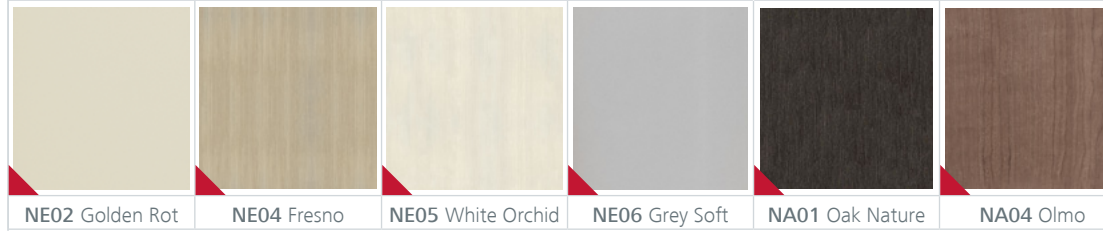

Imagine the perfect car, we do the rest

STYLE
Melamine
Laminated Plywood

RANGE
nature
Laminated
Plywood

FINISH
NA01
Oak
Nature

WALL: NA01 Oak Nature | FLOOR: R60 Vinyl Stone Sand Concrete | CEILING: L100
MIRROR: Full with Band | OPERATING PANEL FRAME: AL11 Grey | OPERATING PANEL: FUSION COLOR AC7 | DISPLAY: LCD | HANDRAIL: P13X12
SKIRTING BOARDS: AL12 Natural

mplifts.com

STYLE

Melamina
Laminated Plywood

RANGE
newform
Newform
Laminated chipboard
(melamine)

FINISH
NE04
Fresno

WALL: NE04 Fresno | FLOOR: G02 Natural
Granite Pink | CEILING: L100 | MIRROR: Full
length with Strip | OPERATING PANEL FRAME:
AL11 Grey | OPERATING PANEL: FUSION COLOR
AC7 | DISPLAY: LCD | HANDRAIL: P13X12
SKIRTING BOARDS: AL12 Natural

Car finishes in the picture below

STYLE

Melamina
Laminated Plywood

RANGE
nature
Laminated
Plywood

FINISH
NA04
Olmo

WALL: NA04 Olmo | FLOOR: G53 Artificial
Granite Night Mist | CEILING: L95 | MIRROR:
Slat Width | OPERATING PANEL FRAME: AL11
Grey | OPERATING PANEL: FUSION COLOR AC7
DISPLAY: LCD | HANDRAIL: P13X12
SKIRTING BOARDS: AL12 Natural

Car finishes in the picture below

FINISHES

Aesthetic and innovative
solutions to suit you

STANDARD

WALLS

newform | Laminated chipboard (melamine)

nature | Laminated Plywood

SKIRTING BOARDS